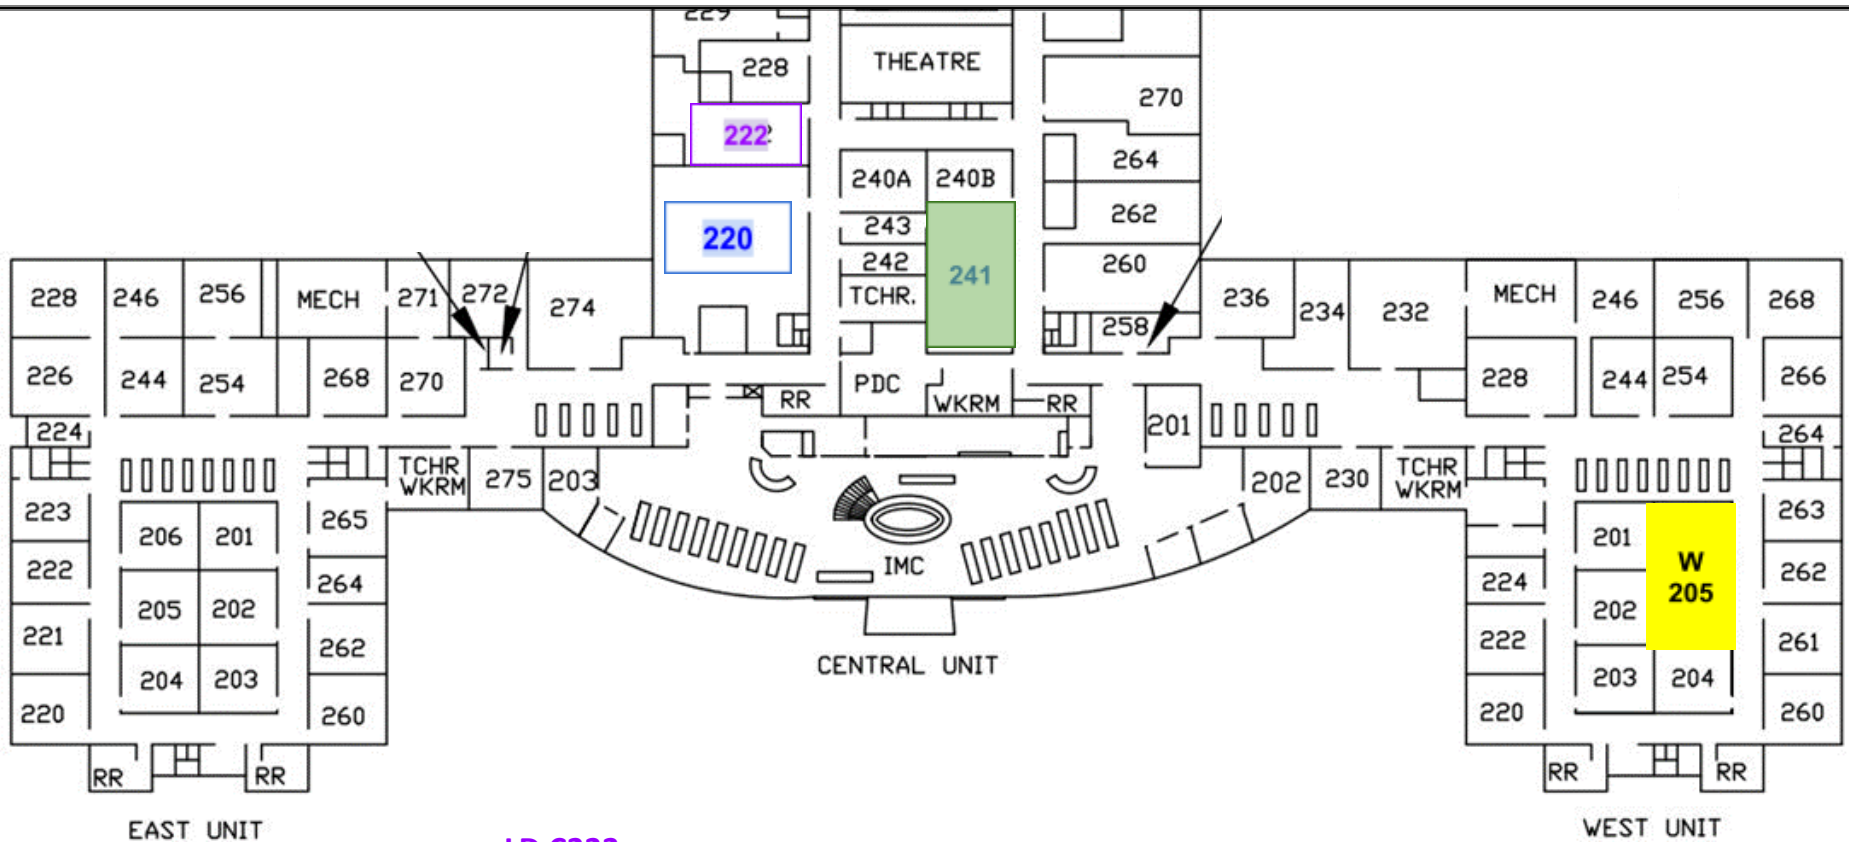

Enter through the East doors of CHS

# SECOND FLOOR CHS

**Training BEGINS 9:15** LD C222  
Speech C220  
PF C241

Training Begins 8:45 **Congress W205**